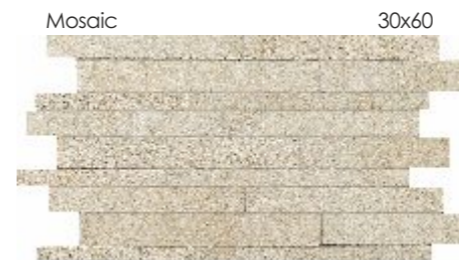

Product Specification:

Size: 15x60, 30x60

Usage: Wall & Floor Tiles

Finish: Glazed Porcelain

Both mosaics available in all 3 colours

Bone