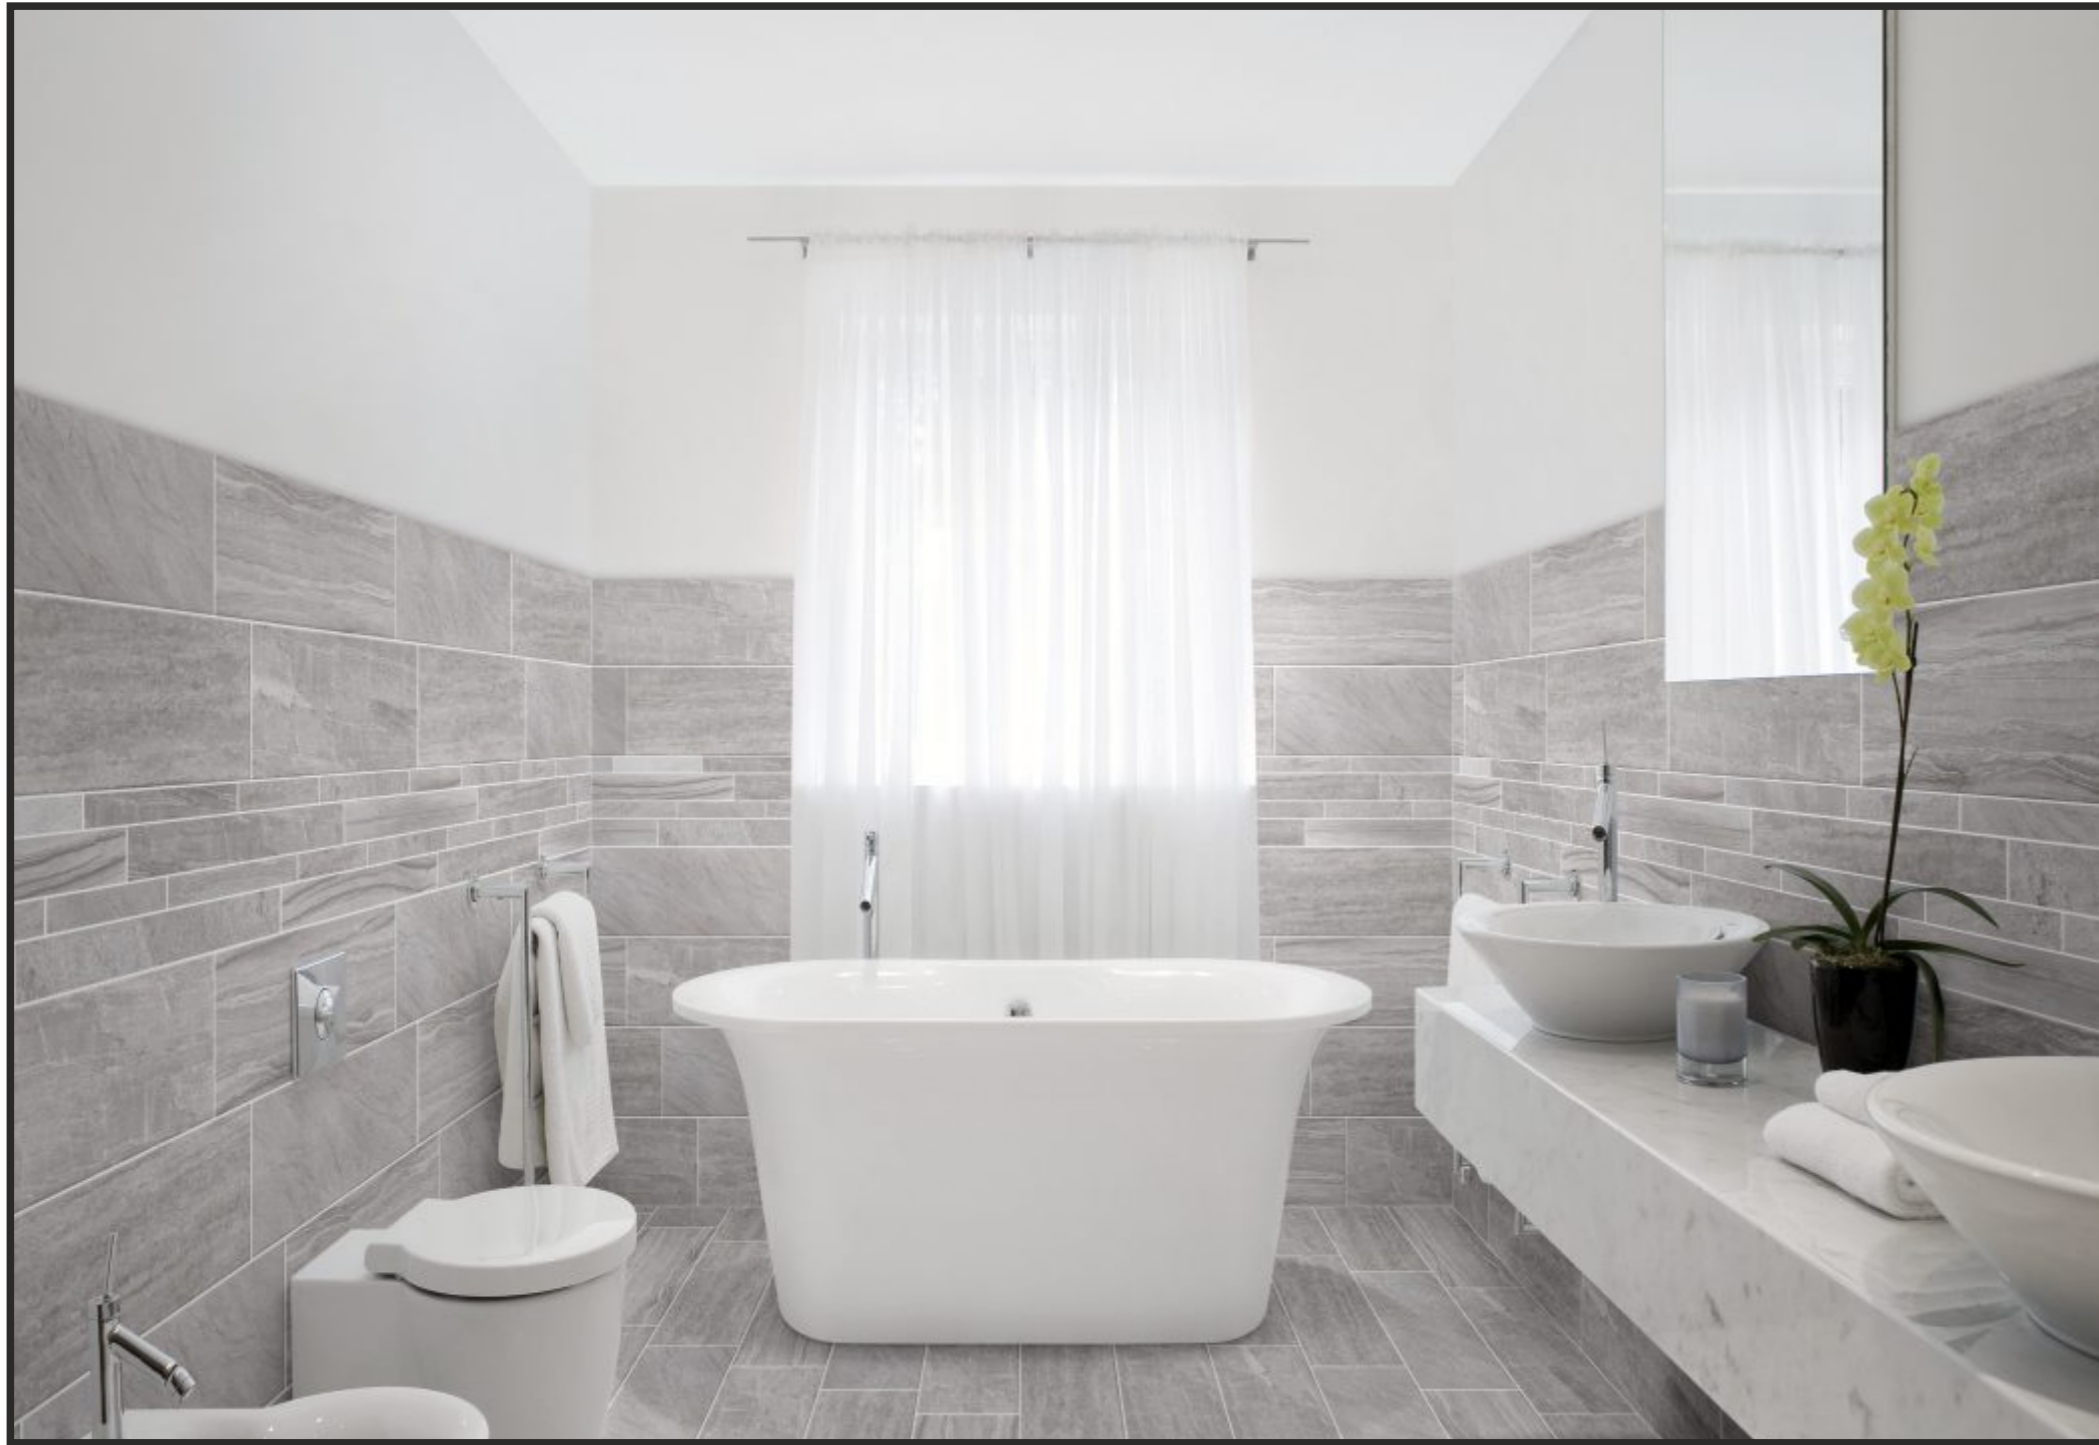

Marmo Mix

Sophisticated and contemporary, digital printed porcelain tiles replicate the natural look of stone. Add charm with a random linear mosaic feature wall.

Product Specification:

Size: 20x60, 30x60

Usage: Wall & Floor Tiles

Finish: Matt Porcelain

Mosaics available
in all 4 colours