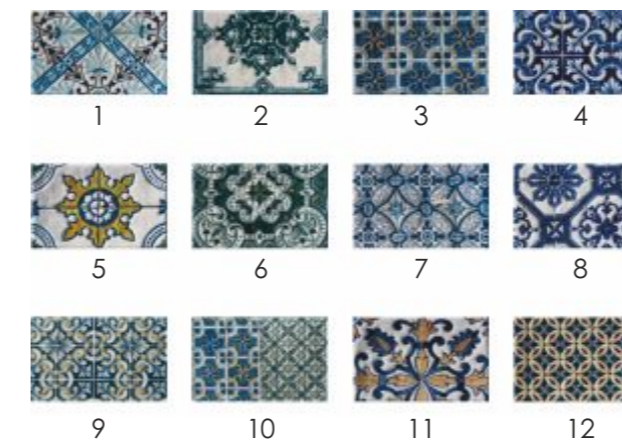

Plain Tiles

Tradizione 12 Individual Decors