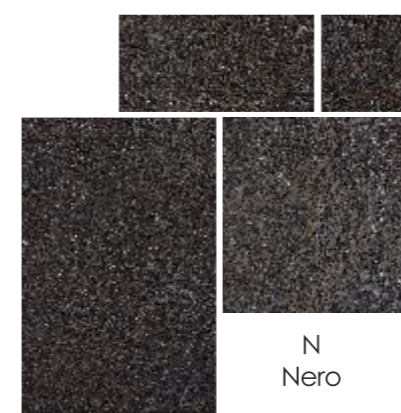

Product Specification:

Size: 15x15, 15x30, 30x30, 30x45

Usage: Wall & Floor Tiles

Finish: Glazed Porcelain

A
Almond

G
Grey

N
Nero

R
Rust