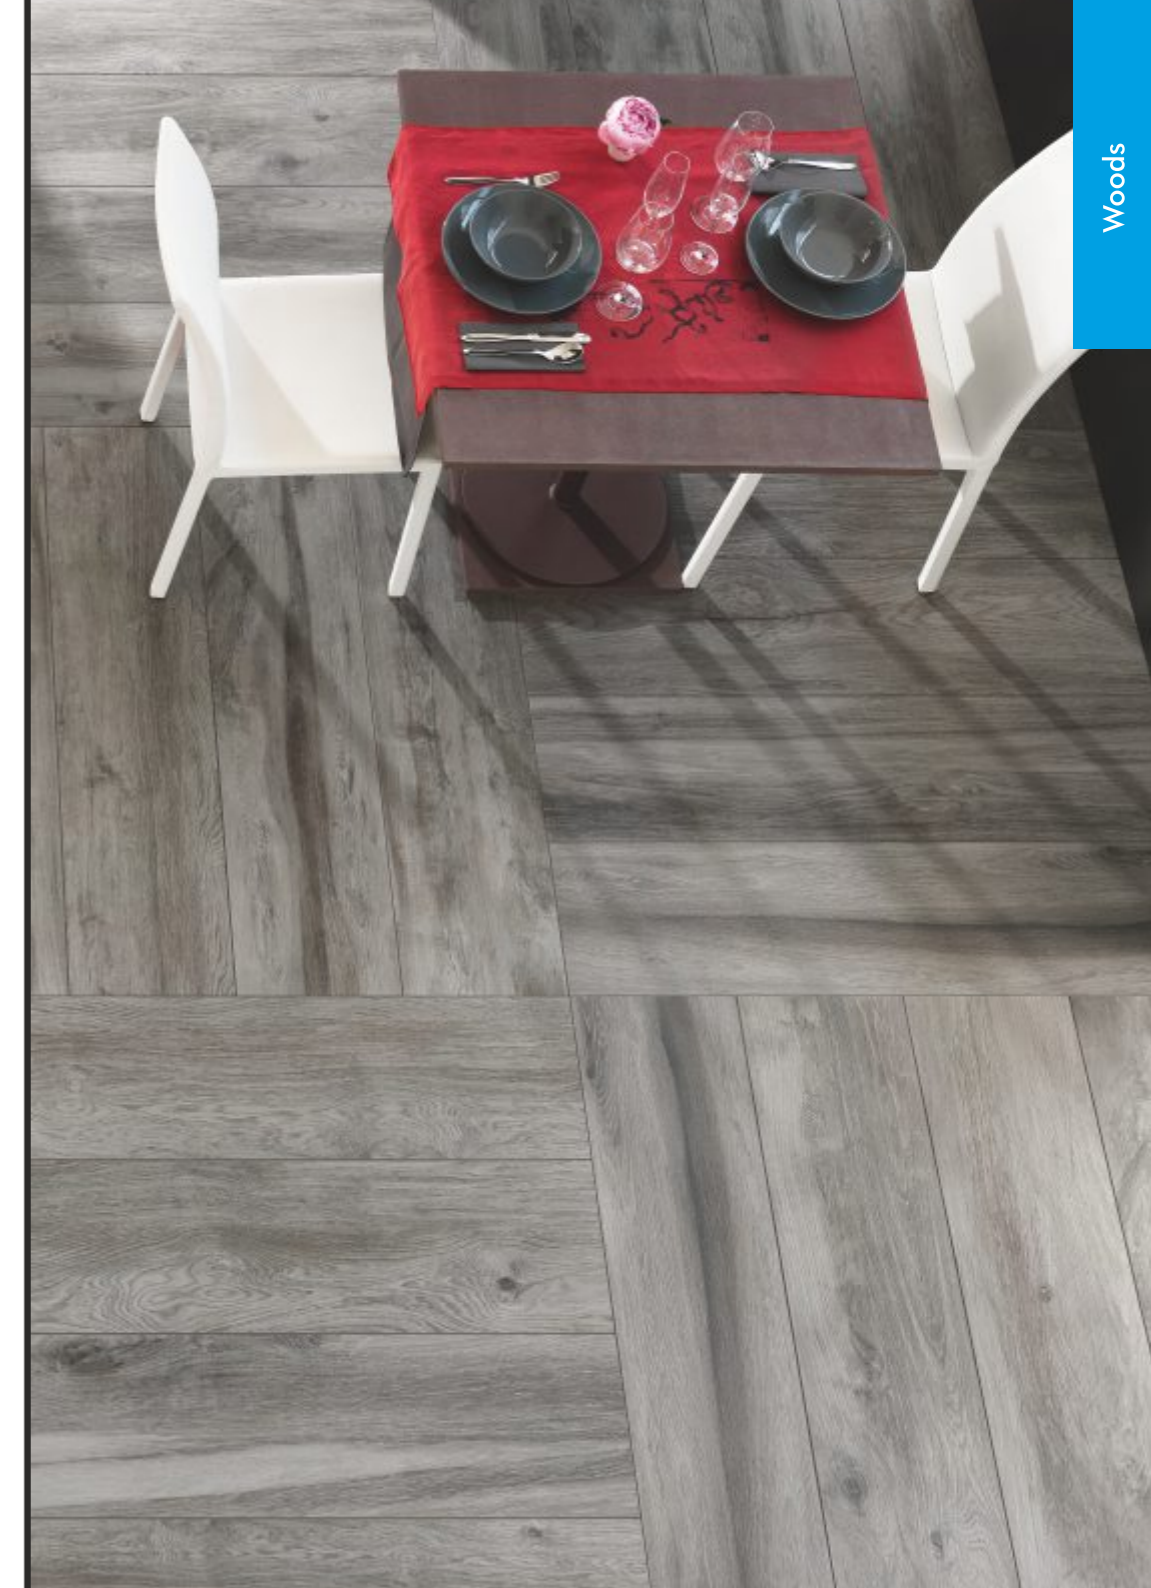

Product Specification:

Size: 20x120, 30x120

Usage: Wall & Floor Tiles

Finish: Glazed Porcelain