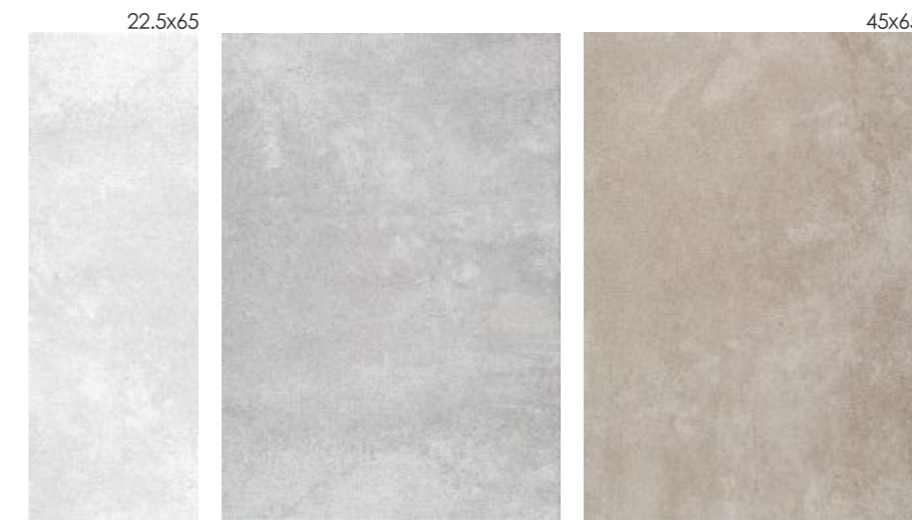

Product Specification:

Size: 22.5x65, 45x65

Usage: Wall & Floor Tiles

Finish: Glazed Porcelain

White

Grey

Almond