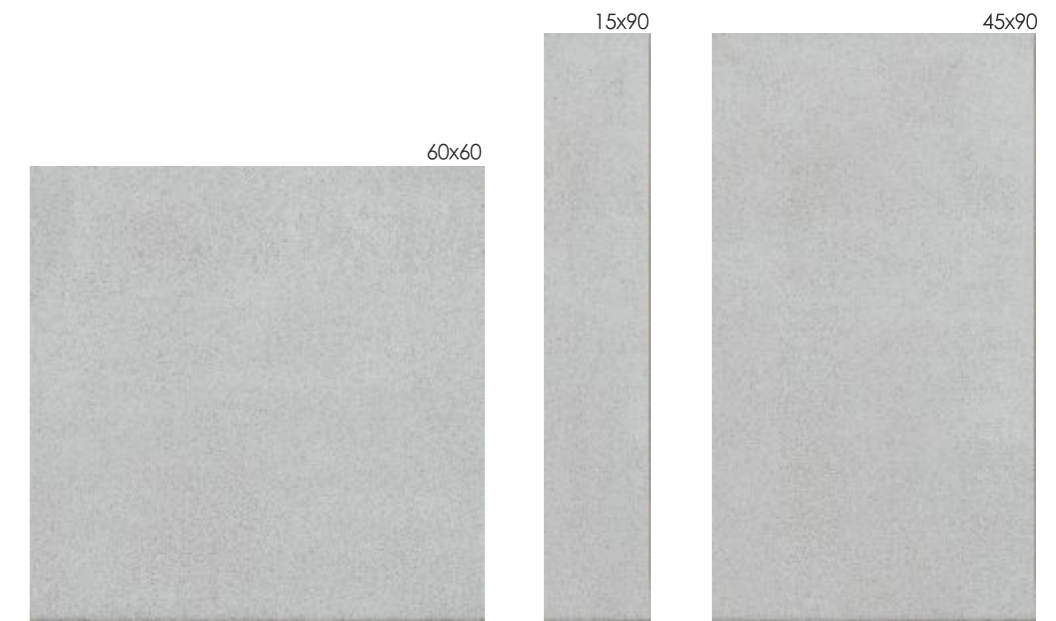

Product Specification:

Size: 15x90, 30x60, 60x60, 45x90

Usage: Wall & Floor Tiles

Finish: Rectified Porcelain

Mosaics available in all 3 colours

White

Grey

Greige