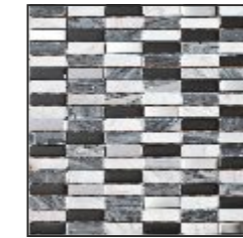

Product Specification:

Size: 30x30

Usage: Wall Tiles

Finish: Porcelain, Glass, Metal

Myka Black

Myka Beige

Artistic Black

Safari Leopard

Safari Zebra

Artistic Grey

Luxury Silver

Imperium Silver

Imperium Graphite

Kubica Natural

Kubica Onix

Nacar Arena

Lagos Duna

Lagos Kongo

Nacar Nieve

Surfing Tahiti

Surfing Java

Surfing Samoa

Stripes Carbon

Stripes Sunset