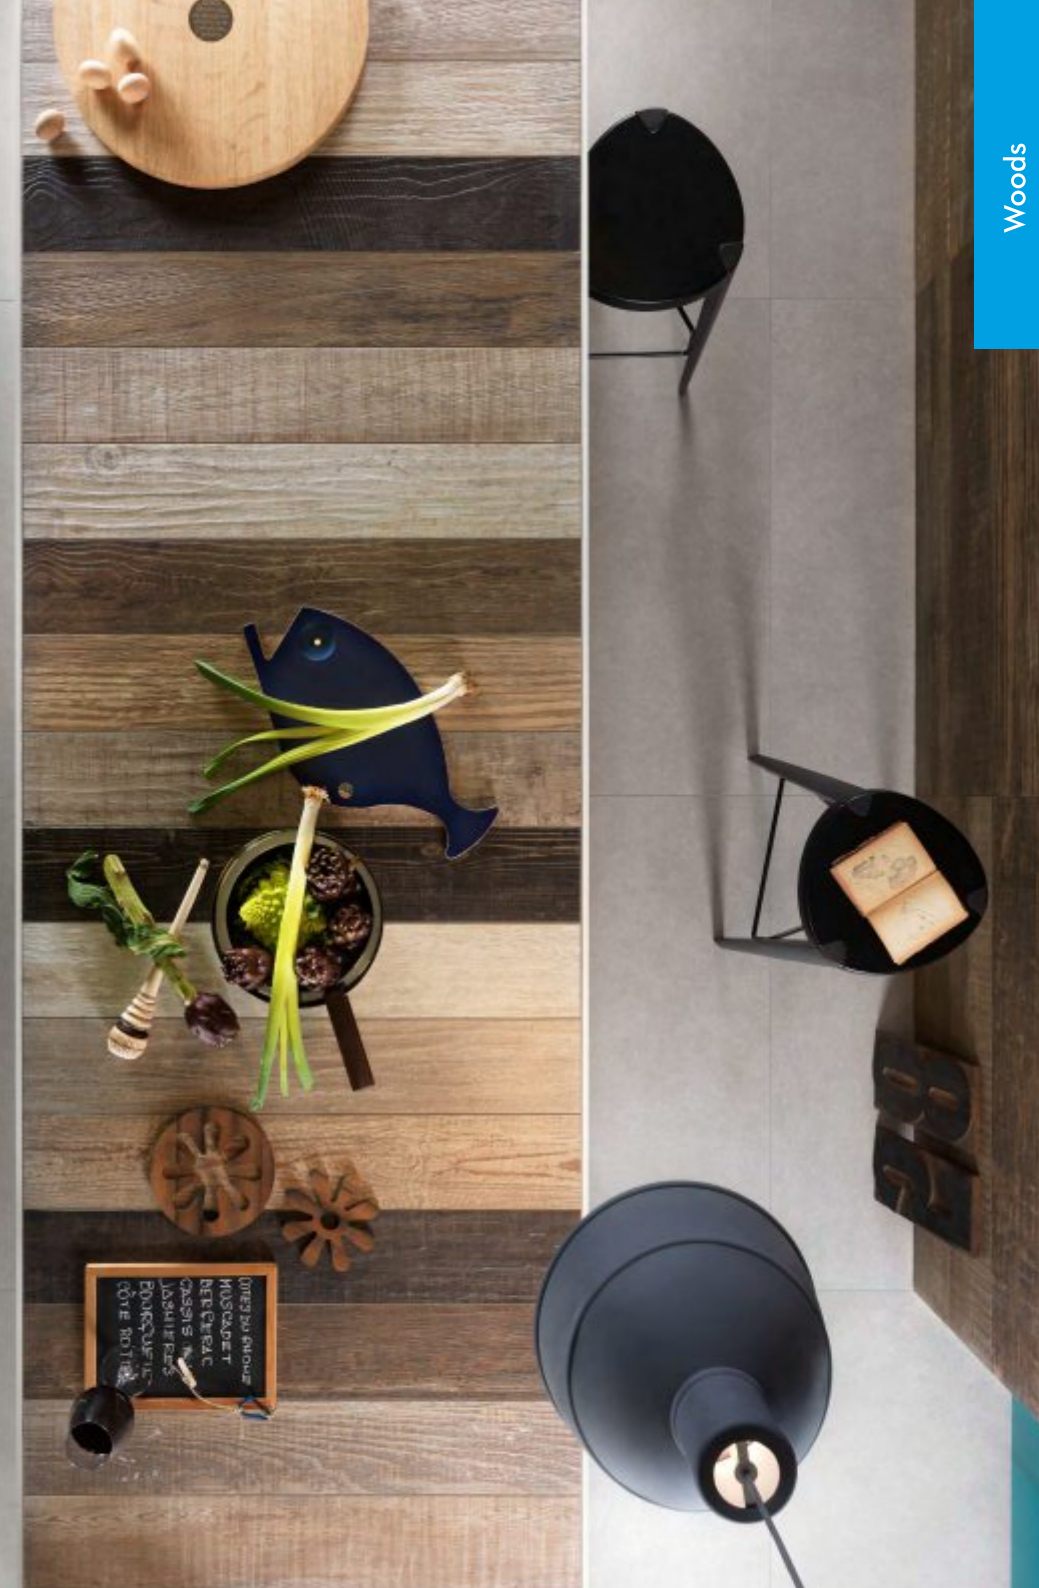

Product Specification:

Size: 15x90

Usage: Wall & Floor Tiles

Finish: Glazed Porcelain