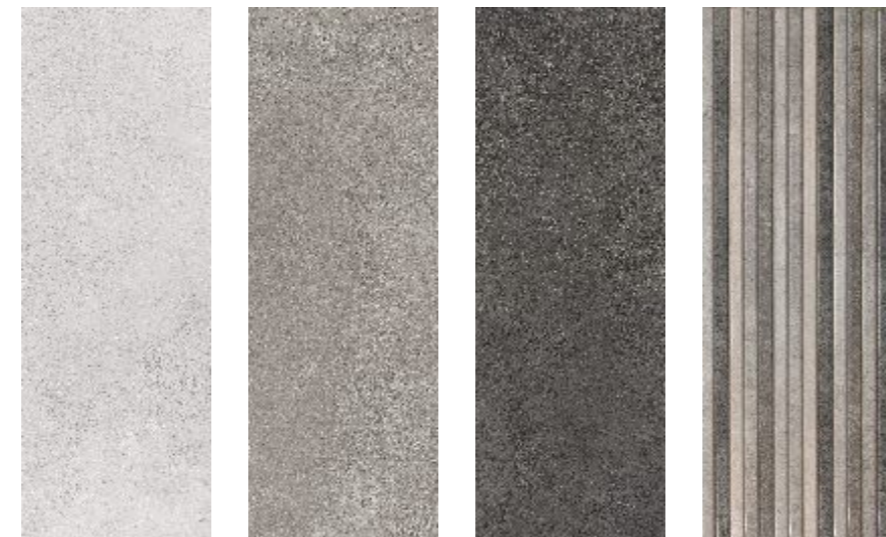

White   Grey   Black   Relieve Mix Decor

Light

A gorgeous collection of ceramic matt tiles, the brushed effect decor is perfect for adding a hint of sophistication.