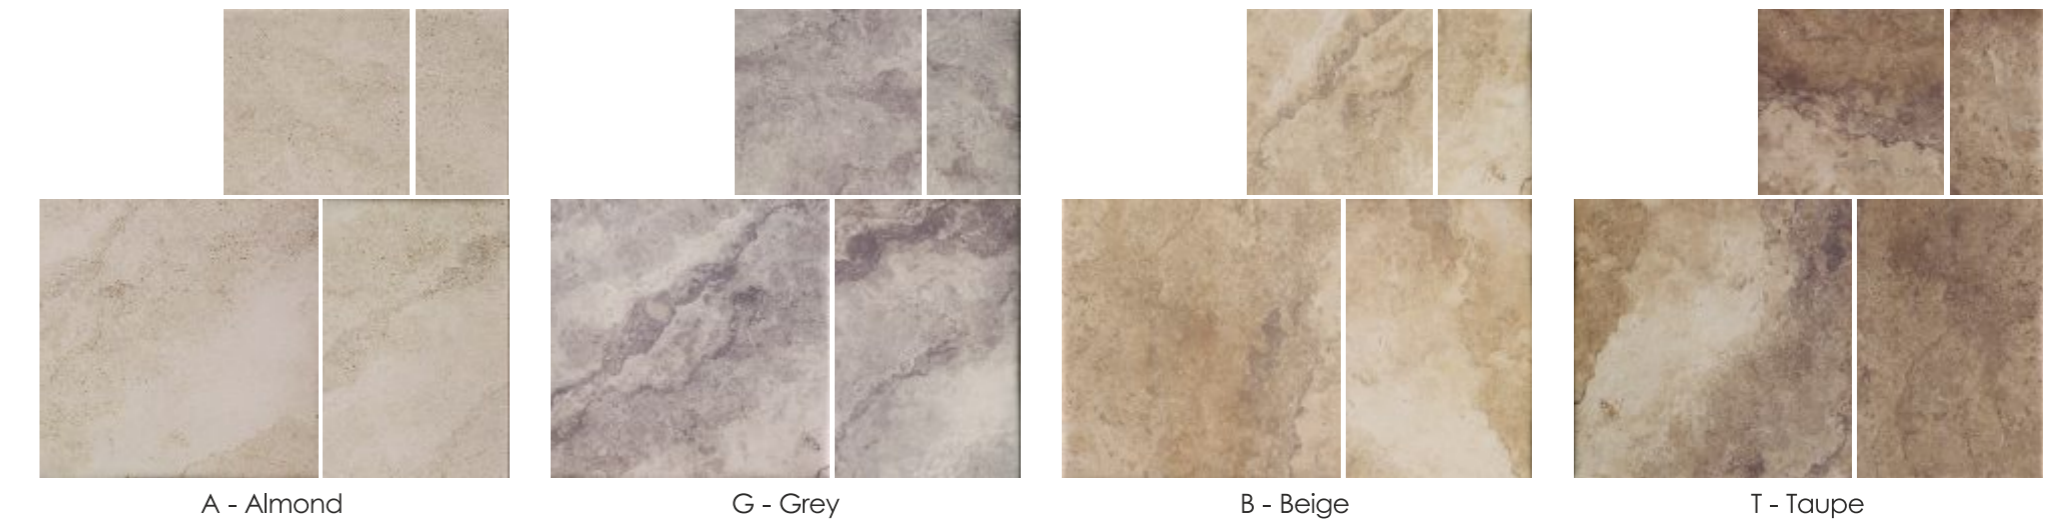

Multi Size Floor Layouts

60x60	Tile Calculator 60x60 - 42,86% 40x60 - 28,57% 40x40 - 19,05% 20x40 - 9,52%	40x40	60x60	Tile Calculator 60x60 - 36% 40x60 - 24% 40x40 - 32% 20x40 - 8%	
20x40		20x40	40x60		40x40