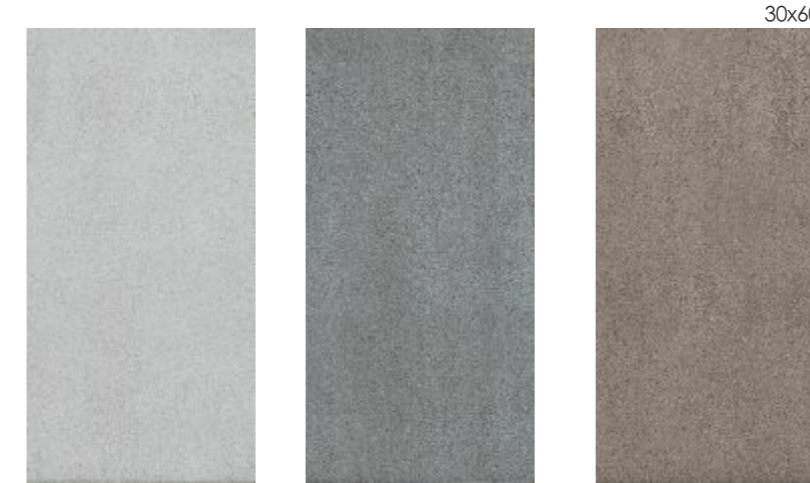

Product Specification:

Size: 15x90, 30x60, 60x60, 45x90

Usage: Wall & Floor Tiles

Finish: Rectified Porcelain

Mosaics available in all 3 colours

White

Grey

Greige