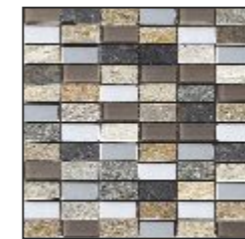

Product Specification:

Size: 30x30

Usage: Wall Tiles

Finish: Porcelain, Glass, Metal

Myka Black

Myka Beige

Artistic Black

Safari Leopard