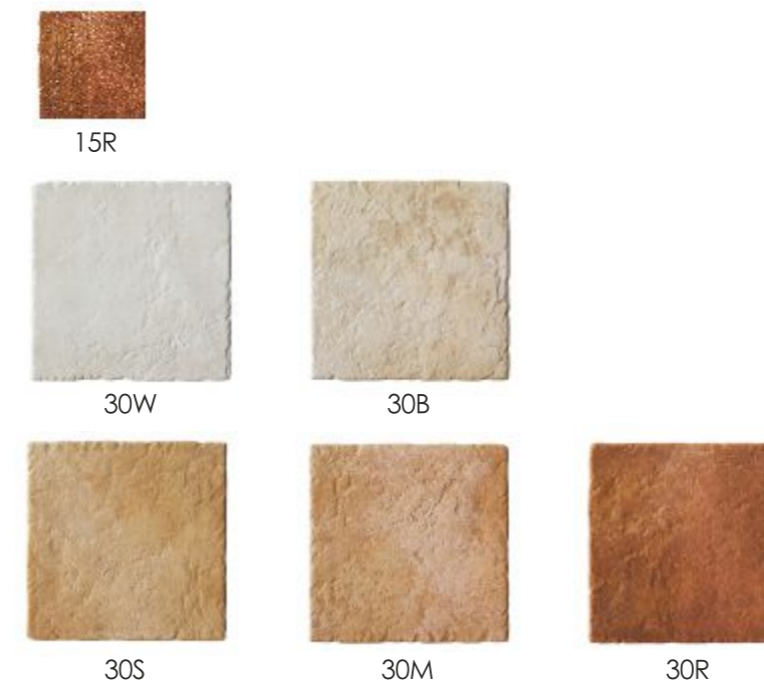

Product Specification:

Size: 15x15, 30x30
Usage: Wall & Floor Tiles
Finish: Glazed Porcelain