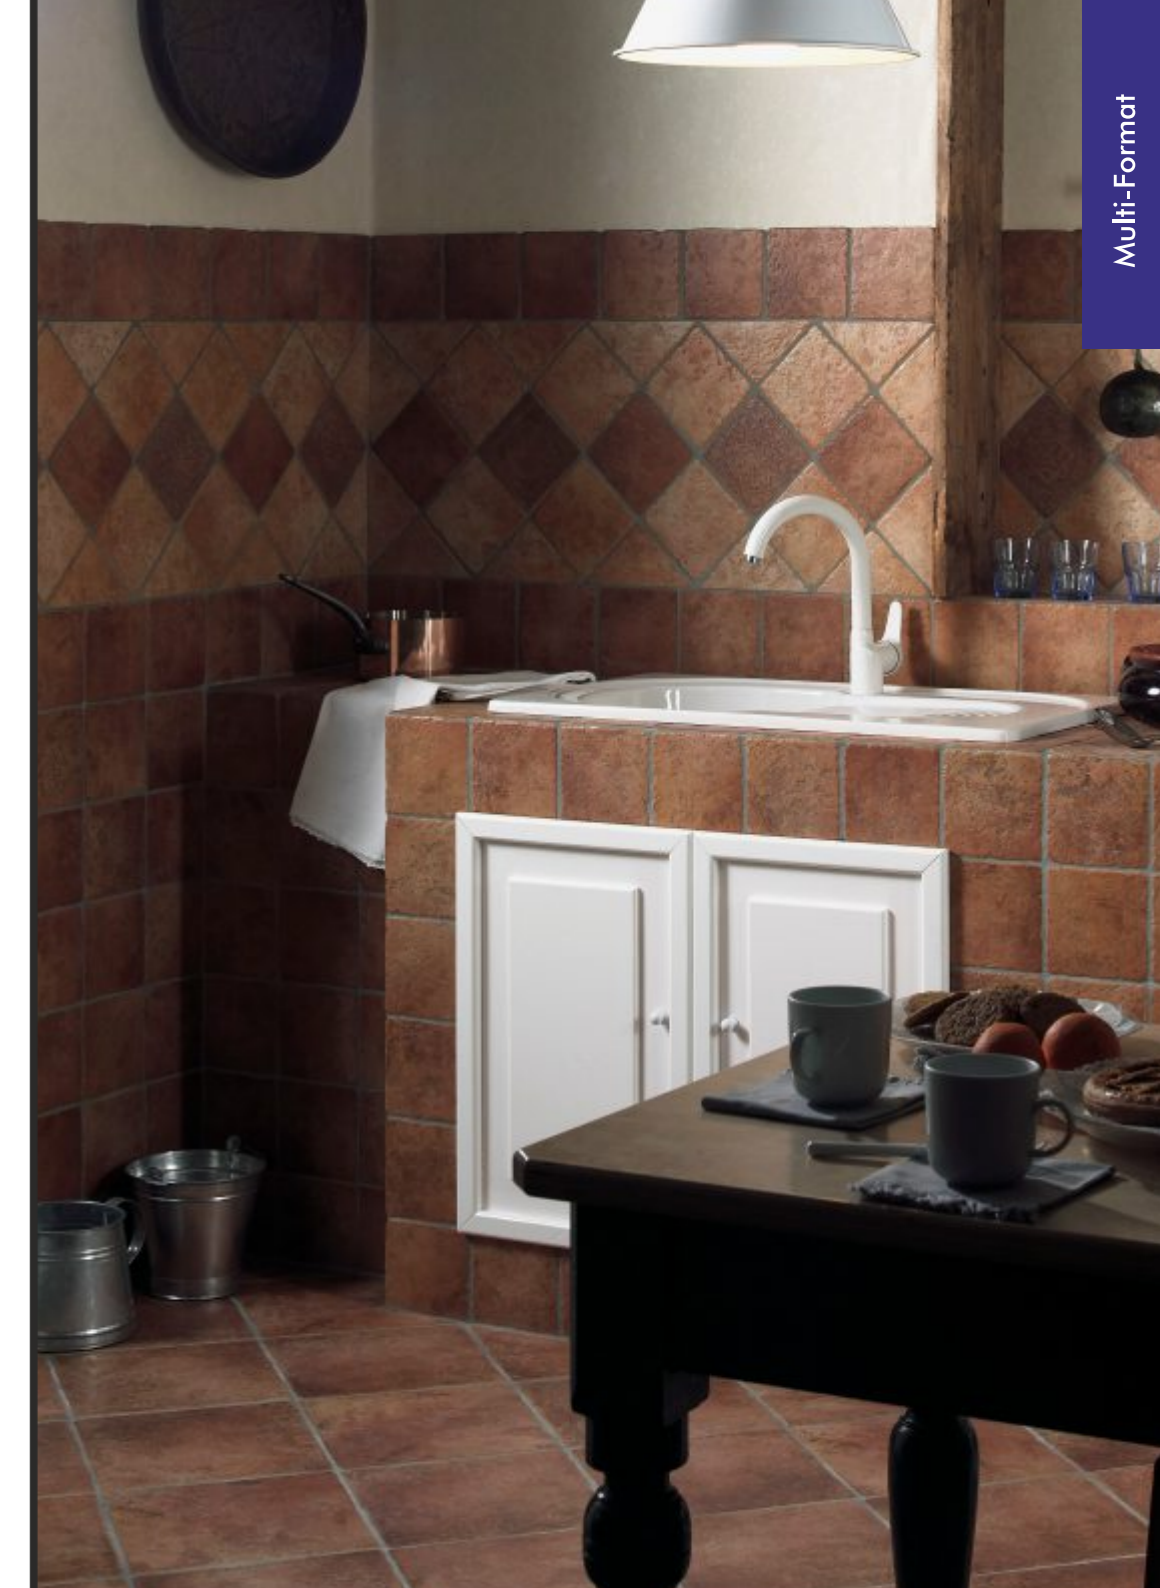

Product Specification:

Size: 15x15, 30x30
Usage: Wall & Floor Tiles
Finish: Glazed Porcelain