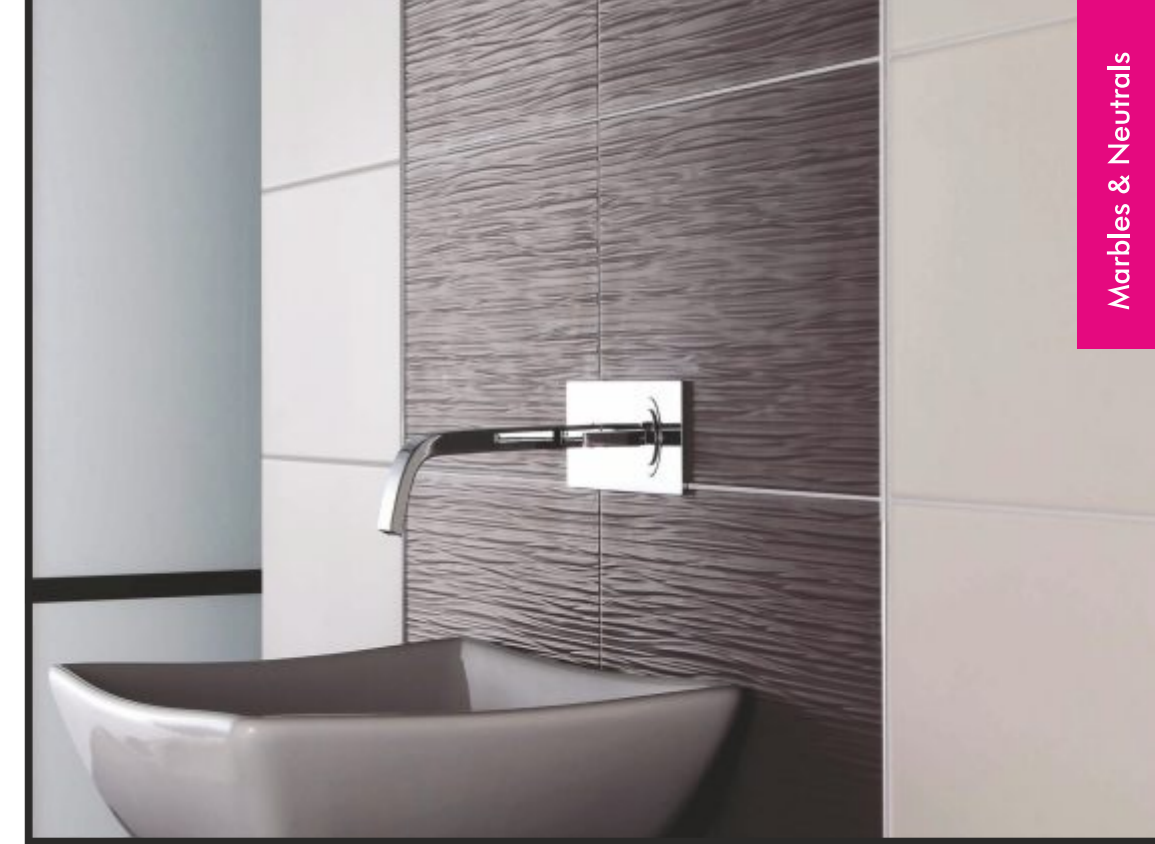

Product Specification:

Size: 20x50
Usage: Wall Tiles
Finish: Ceramic