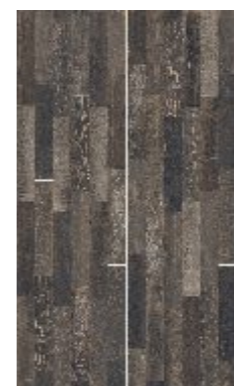

Coke

Tindaya

This stunning wood-effect flooring provides an attractive appearance with all the benefits of ceramic tiles.

Product Specification:
Size: 15x60
Usage: Wall & Floor Tiles
Finish: Ceramic

Almond