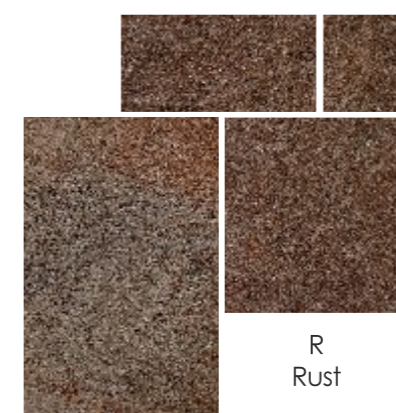

Product Specification:

Size: 15x15, 15x30, 30x30, 30x45

Usage: Wall & Floor Tiles

Finish: Glazed Porcelain

A
Almond

G
Grey

N
Nero

R
Rust