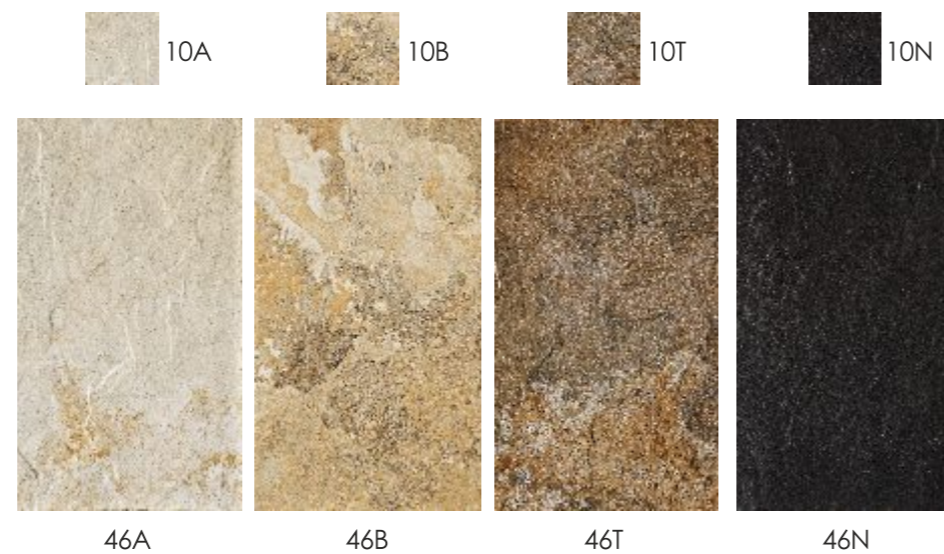

Kalahari

These stunning slate effect porcelain tiles have a unique effect adding a high-end, exclusive feel to your home.

Product Specification:

Size: 10x10, 40x60
Usage: Wall & Floor Tiles
Finish: Glazed Porcelain

Saloon

The stunning textured appearance will give real character and definition to both your walls and floors. Available in five colours and two sizes.

Product Specification:

Size: 15x15, 30x30
Usage: Wall & Floor Tiles
Finish: Glazed Porcelain