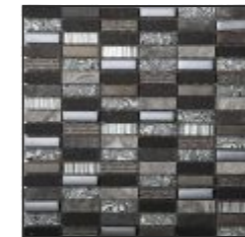

Product Specification:

Size: 30x30

Usage: Wall Tiles

Finish: Porcelain, Glass, Metal

Myka Black

Myka Beige

Artistic Black

Safari Leopard