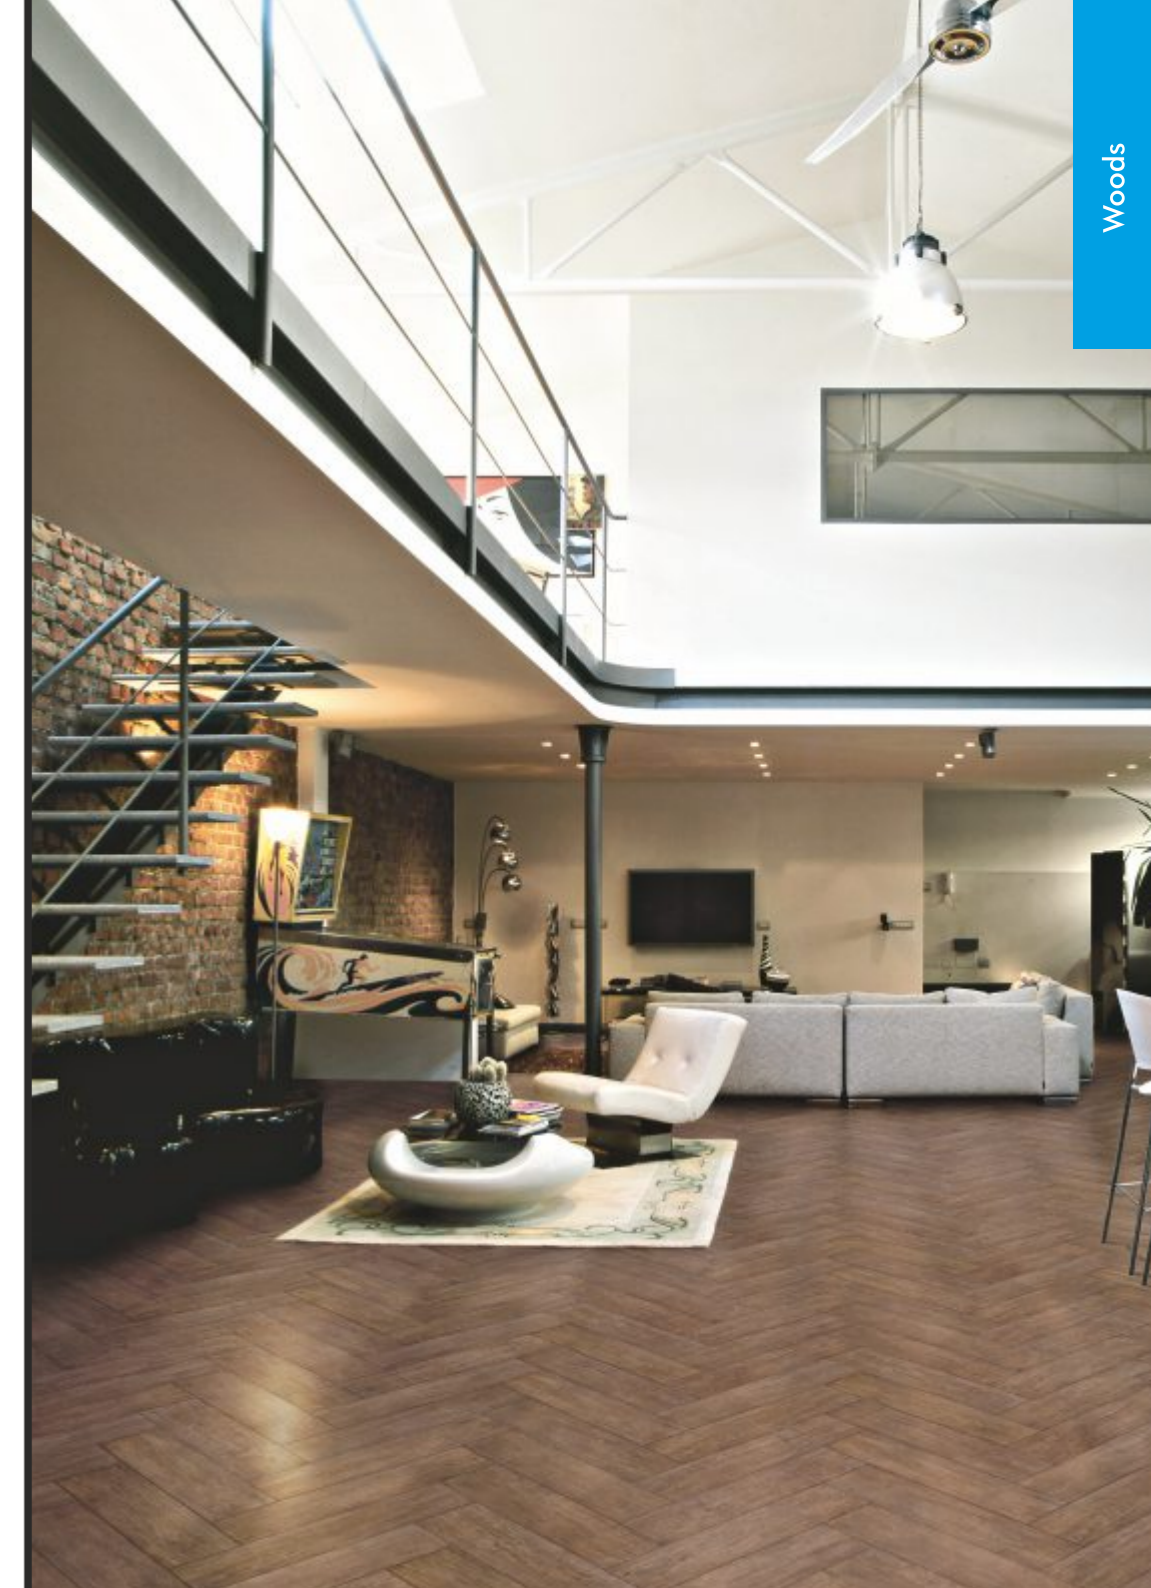

Wabi

Every single detail takes on an added value with Wabi, a collection able to find a perfect balance between nature and the delicate charm of cutting edge design trends.

Product Specification:

Size: 15x60
 Usage: Wall & Floor Tiles
 Finish: Ceramic