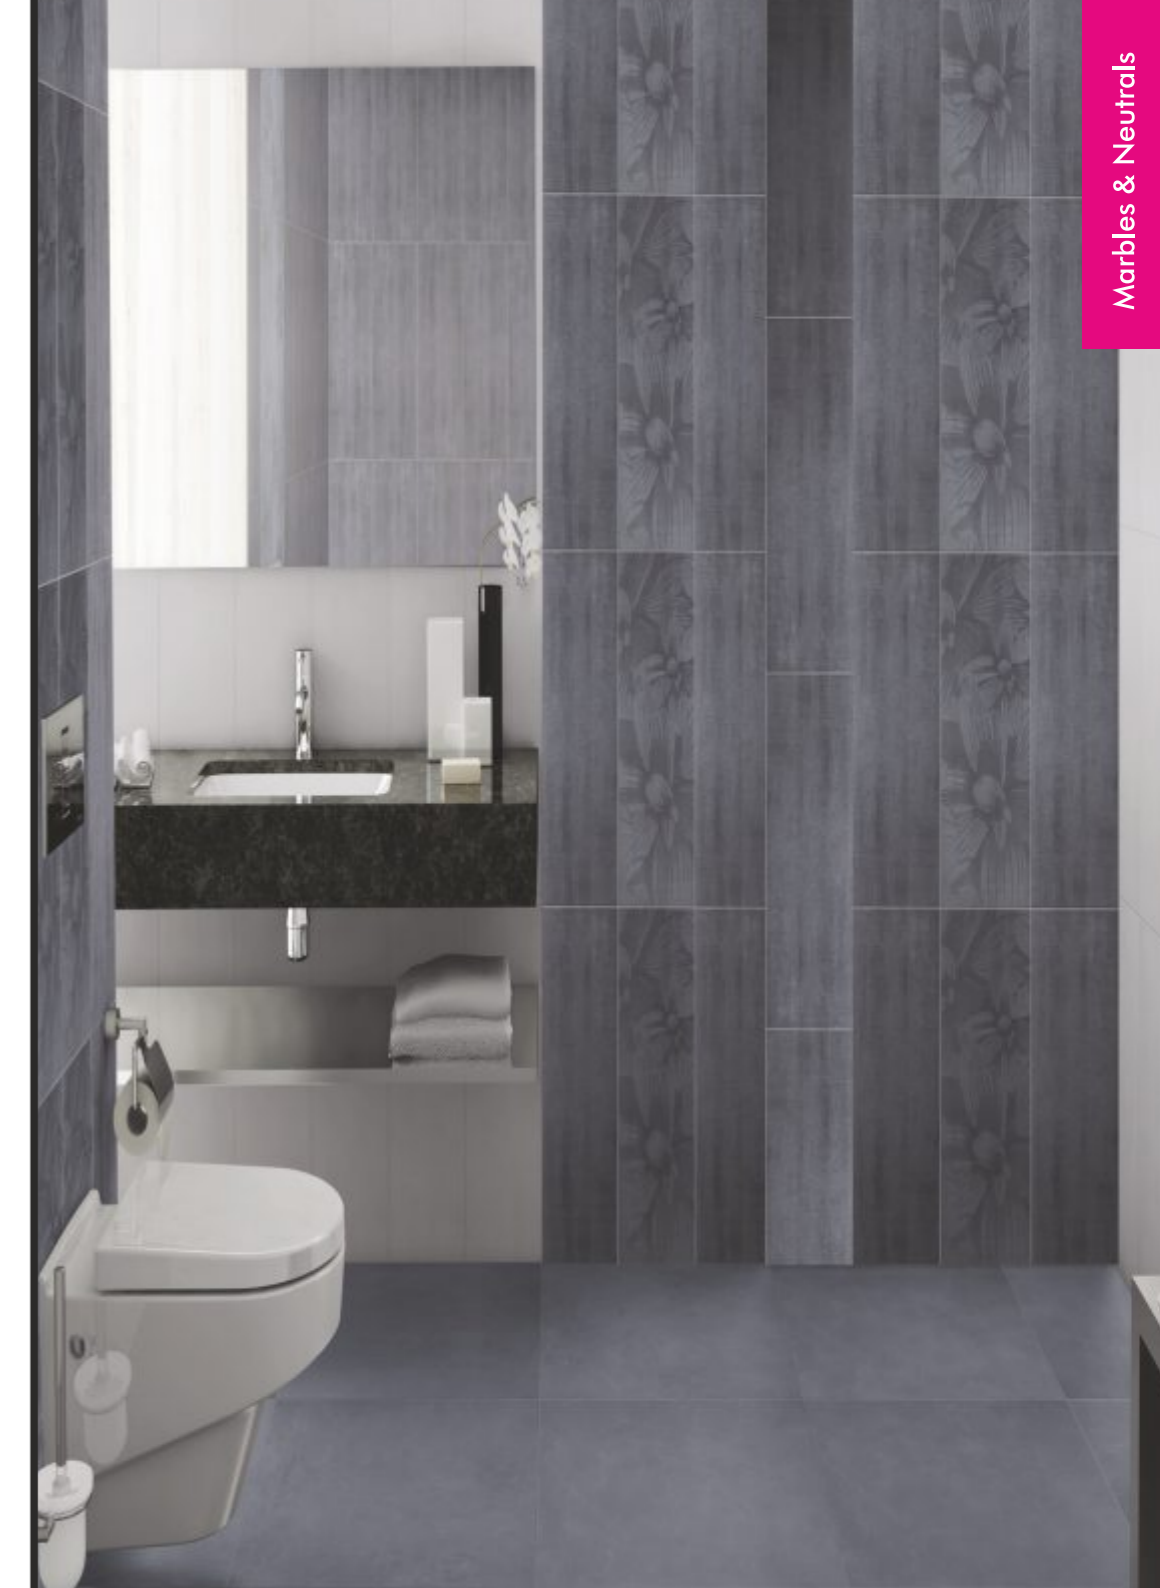

Size: 20x60
Usage: Wall Tiles
Finish: Ceramic

8x60 Digital Border

Set of two Digital Decors

White

Antracite

Cream

Mocha

Helena