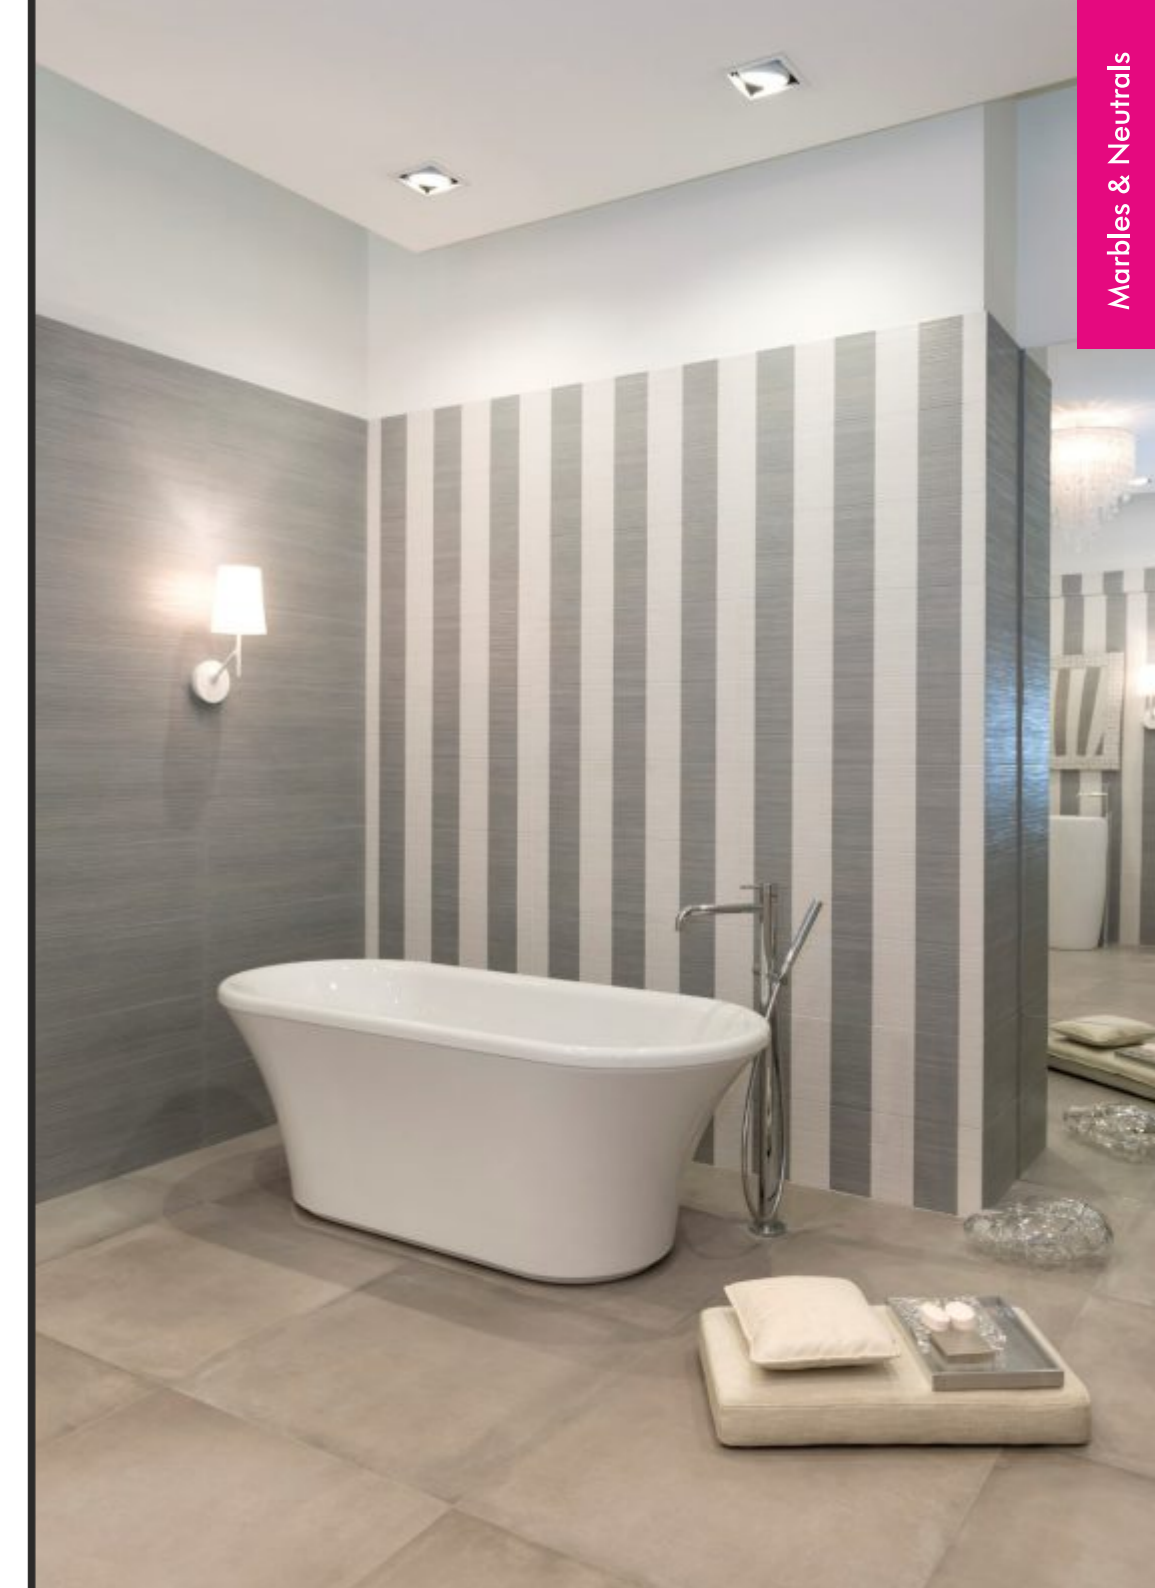

Product Specification:

Size: 25x76
 Usage: Wall Tiles
 Finish: Ceramic

Avorio

Bianco

Decor 1 Avorio/Fango

Decor 1 Bianco/Blue

Fango

Blue