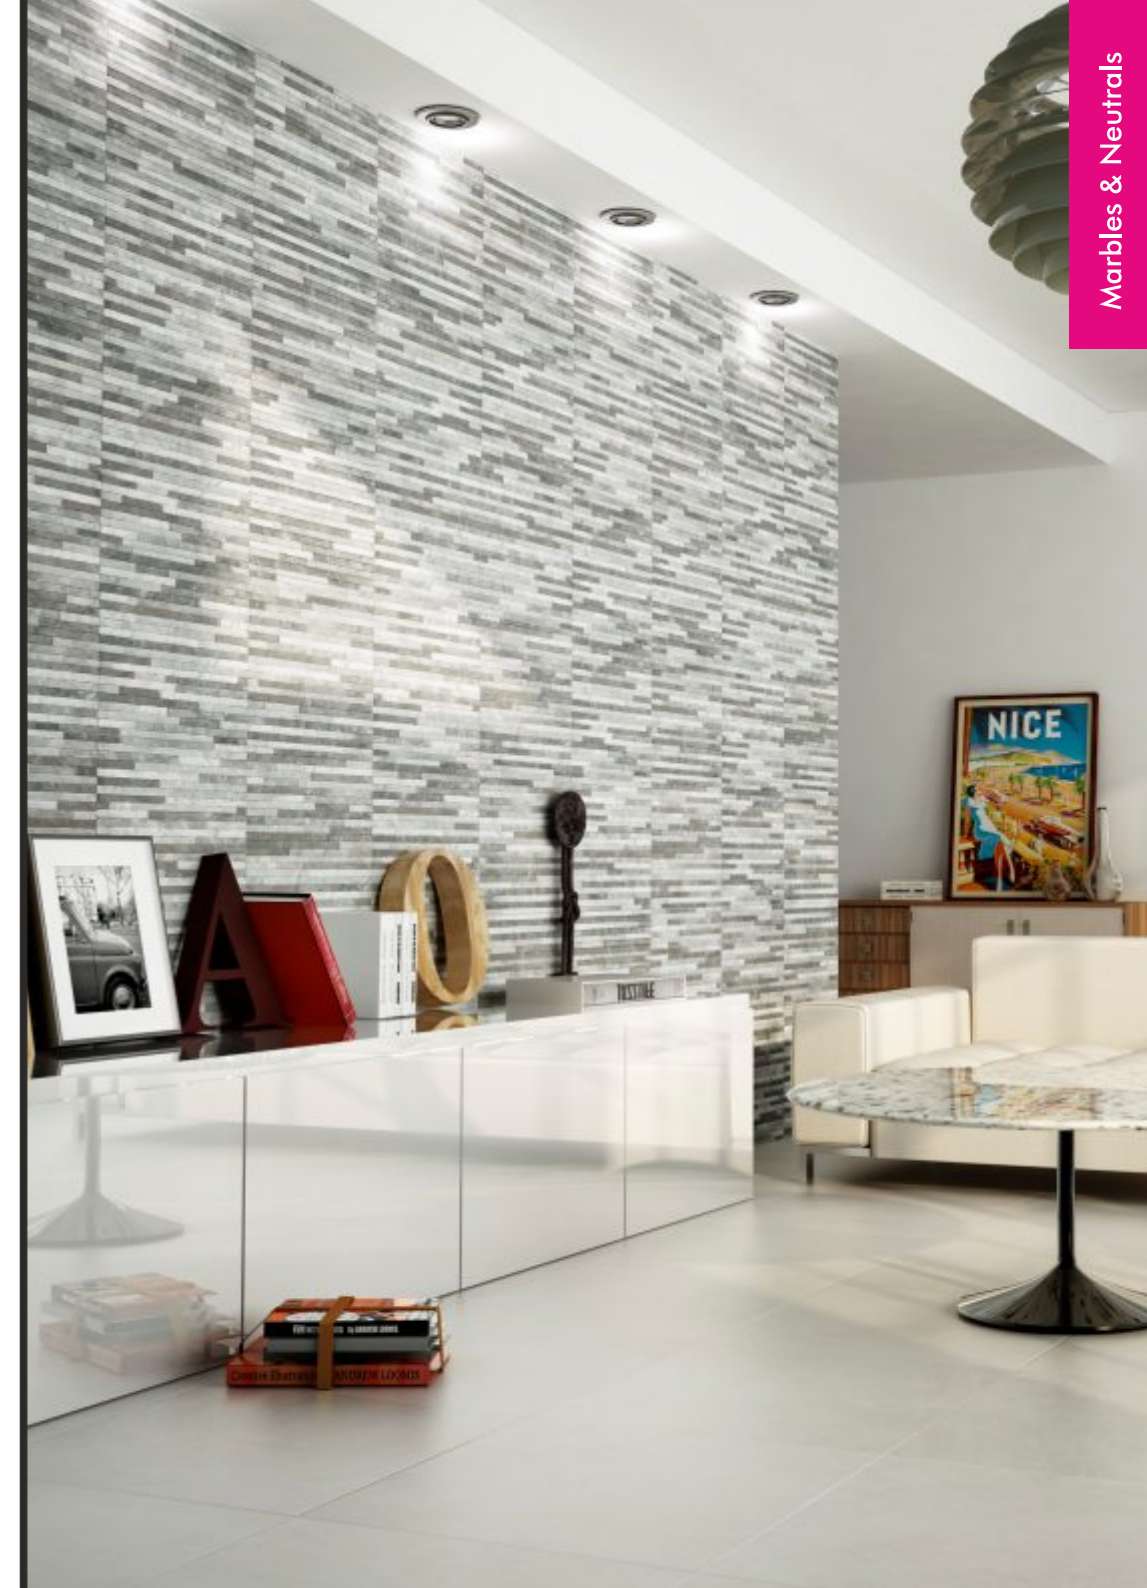

Product Specification:

Size: 31x45, 45x45
Usage: Wall & Floor Tiles
Finish: Ceramic Matt & Gloss