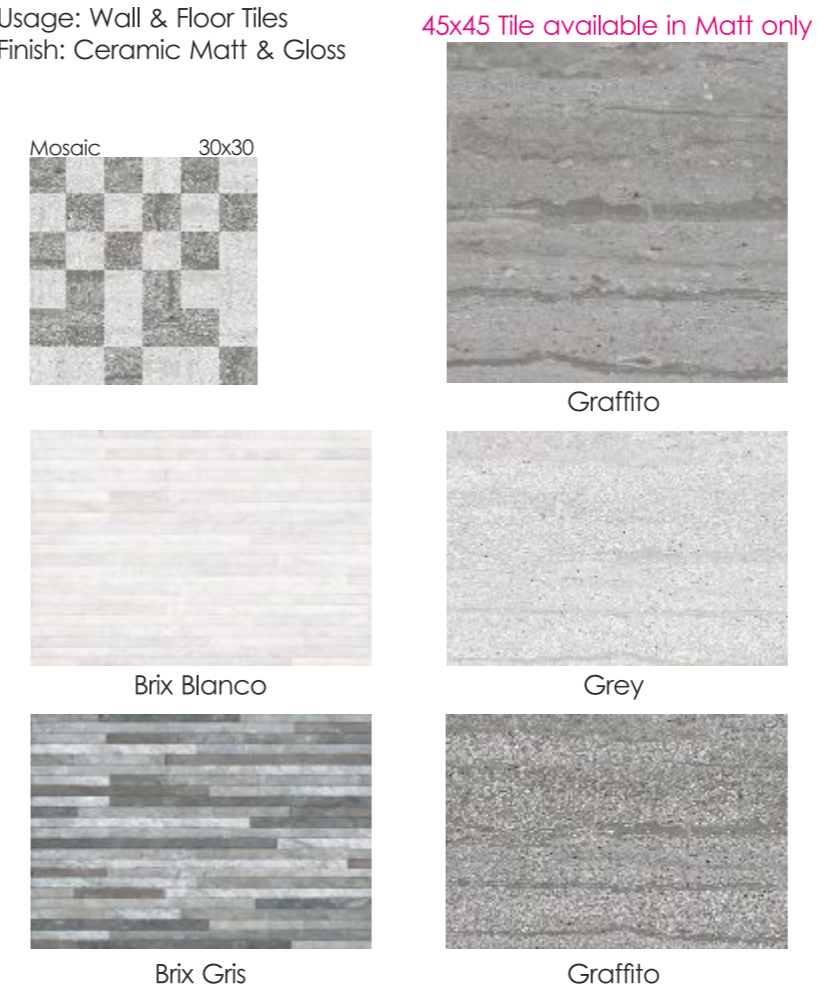

Product Specification:

Size: 31x45, 45x45
Usage: Wall & Floor Tiles
Finish: Ceramic Matt & Gloss